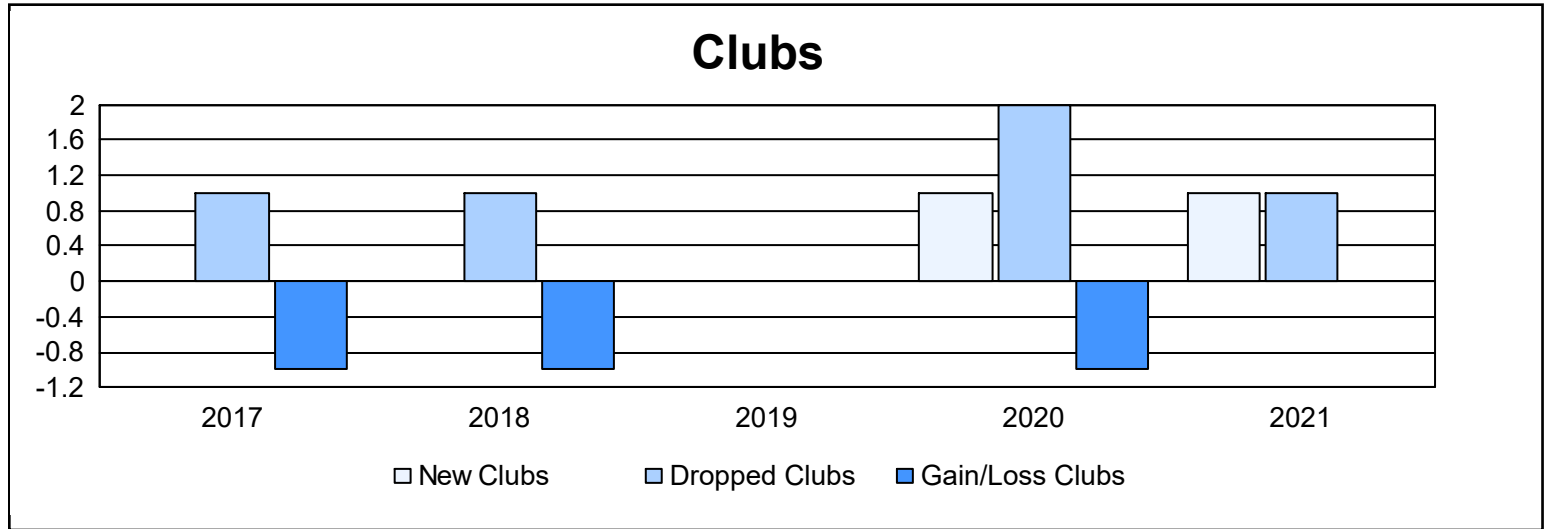

Year	New Clubs	Dropped Clubs	Gain/ Loss Clubs	New Members	Charter Members	Reinstate Members	Transfer Members	Total Member Added	Total Members Dropped	Gain/ Loss Members
2016-2017	0	1	-1	114	0	2	4	120	129	-9
2017-2018	0	1	-1	93	0	4	6	103	170	-67
2018-2019	0	0	0	75	0	1	7	83	118	-35
2019-2020	1	2	-1	76	35	7	8	126	146	-20
2020-2021	1	1	0	65	32	6	7	110	145	-35
<b>Average</b>	<b>0</b>	<b>1</b>	<b>-1</b>	<b>85</b>	<b>13</b>	<b>4</b>	<b>6</b>	<b>108</b>	<b>142</b>	<b>-33</b>

### Membership Composition June 2021 Cumulative