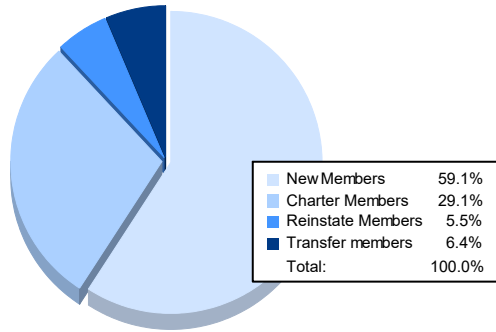

Year	New Clubs	Dropped Clubs	Gain/ Loss Clubs	New Members	Charter Members	Reinstate Members	Transfer Members	Total Member Added	Total Members Dropped	Gain/ Loss Members
2016-2017	0	1	-1	114	0	2	4	120	129	-9
2017-2018	0	1	-1	93	0	4	6	103	170	-67
2018-2019	0	0	0	75	0	1	7	83	118	-35
2019-2020	1	2	-1	76	35	7	8	126	146	-20
2020-2021	1	1	0	65	32	6	7	110	145	-35
<b>Average</b>	<b>0</b>	<b>1</b>	<b>-1</b>	<b>85</b>	<b>13</b>	<b>4</b>	<b>6</b>	<b>108</b>	<b>142</b>	<b>-33</b>

### Membership Composition June 2021 Cumulative

### Gender Composition June 2021 Cumulative