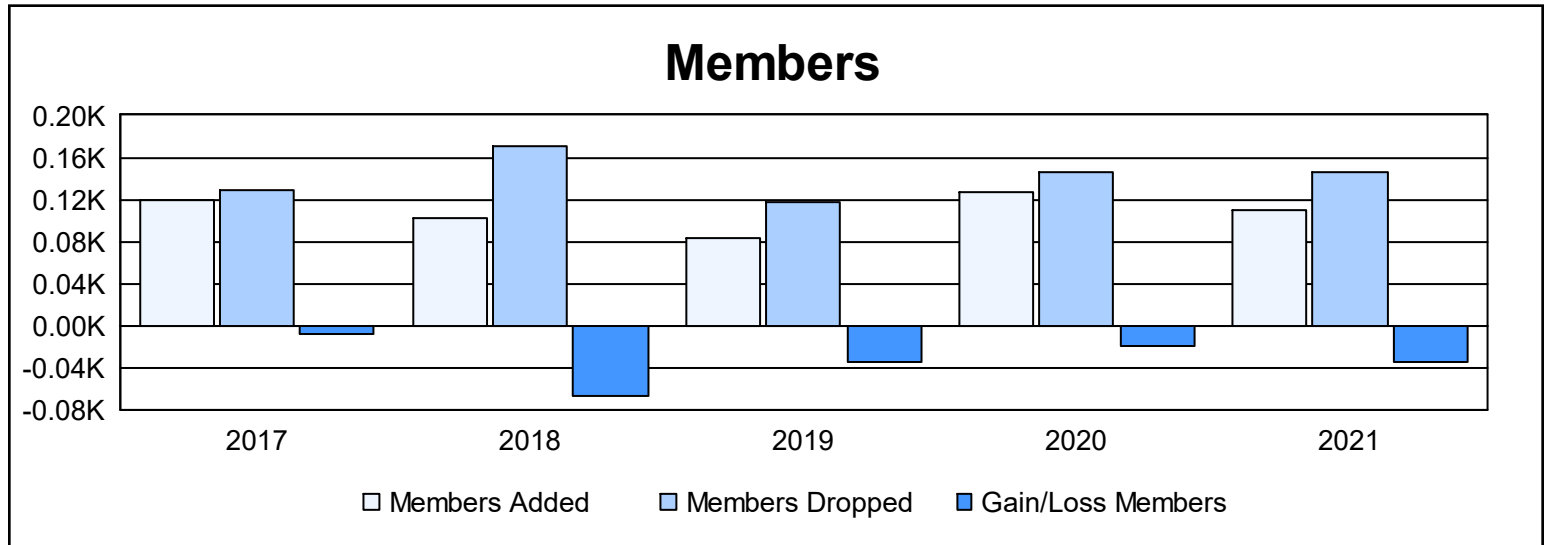

Year	New Clubs	Dropped Clubs	Gain/ Loss Clubs	New Members	Charter Members	Reinstate Members	Transfer Members	Total Member Added	Total Members Dropped	Gain/ Loss Members
2016-2017	0	1	-1	114	0	2	4	120	129	-9
2017-2018	0	1	-1	93	0	4	6	103	170	-67
2018-2019	0	0	0	75	0	1	7	83	118	-35
2019-2020	1	2	-1	76	35	7	8	126	146	-20
2020-2021	1	1	0	65	32	6	7	110	145	-35
<b>Average</b>	<b>0</b>	<b>1</b>	<b>-1</b>	<b>85</b>	<b>13</b>	<b>4</b>	<b>6</b>	<b>108</b>	<b>142</b>	<b>-33</b>

### Membership Composition June 2021 Cumulative